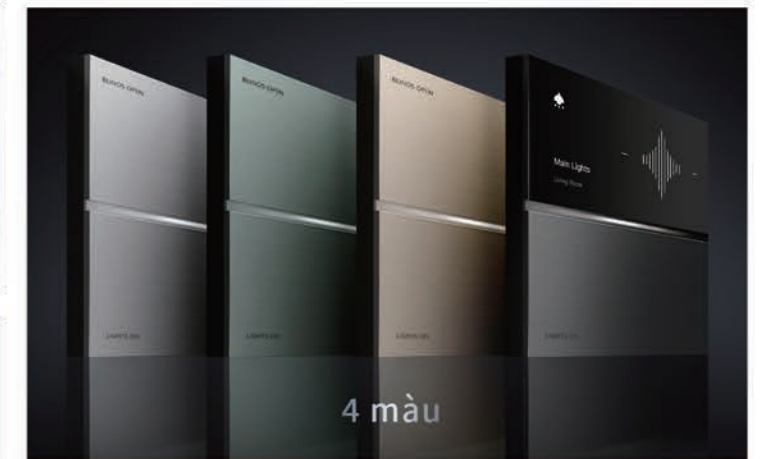

MixSwitch Bach

Công tắc thông minh Bach Series

Màn hình cảm ứng IPS 3-inch | Hỗ trợ điều khiển đèn tối đa 800W
Thiết kế theo kiểu nhà phố | màu sắc và tên nút có thể tùy chỉnh