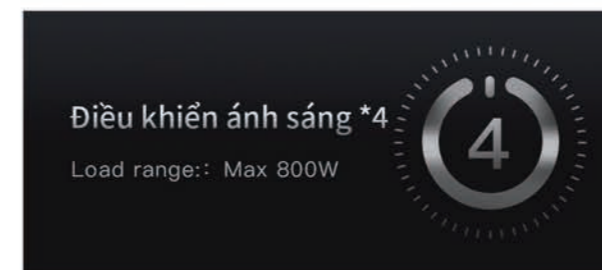

MixSwitch Bach

Công tắc thông minh Bach Series

Màn hình cảm ứng IPS 3-inch | Hỗ trợ điều khiển đèn tối đa 800W
Thiết kế theo kiểu nhà phố | màu sắc và tên nút có thể tùy chỉnh